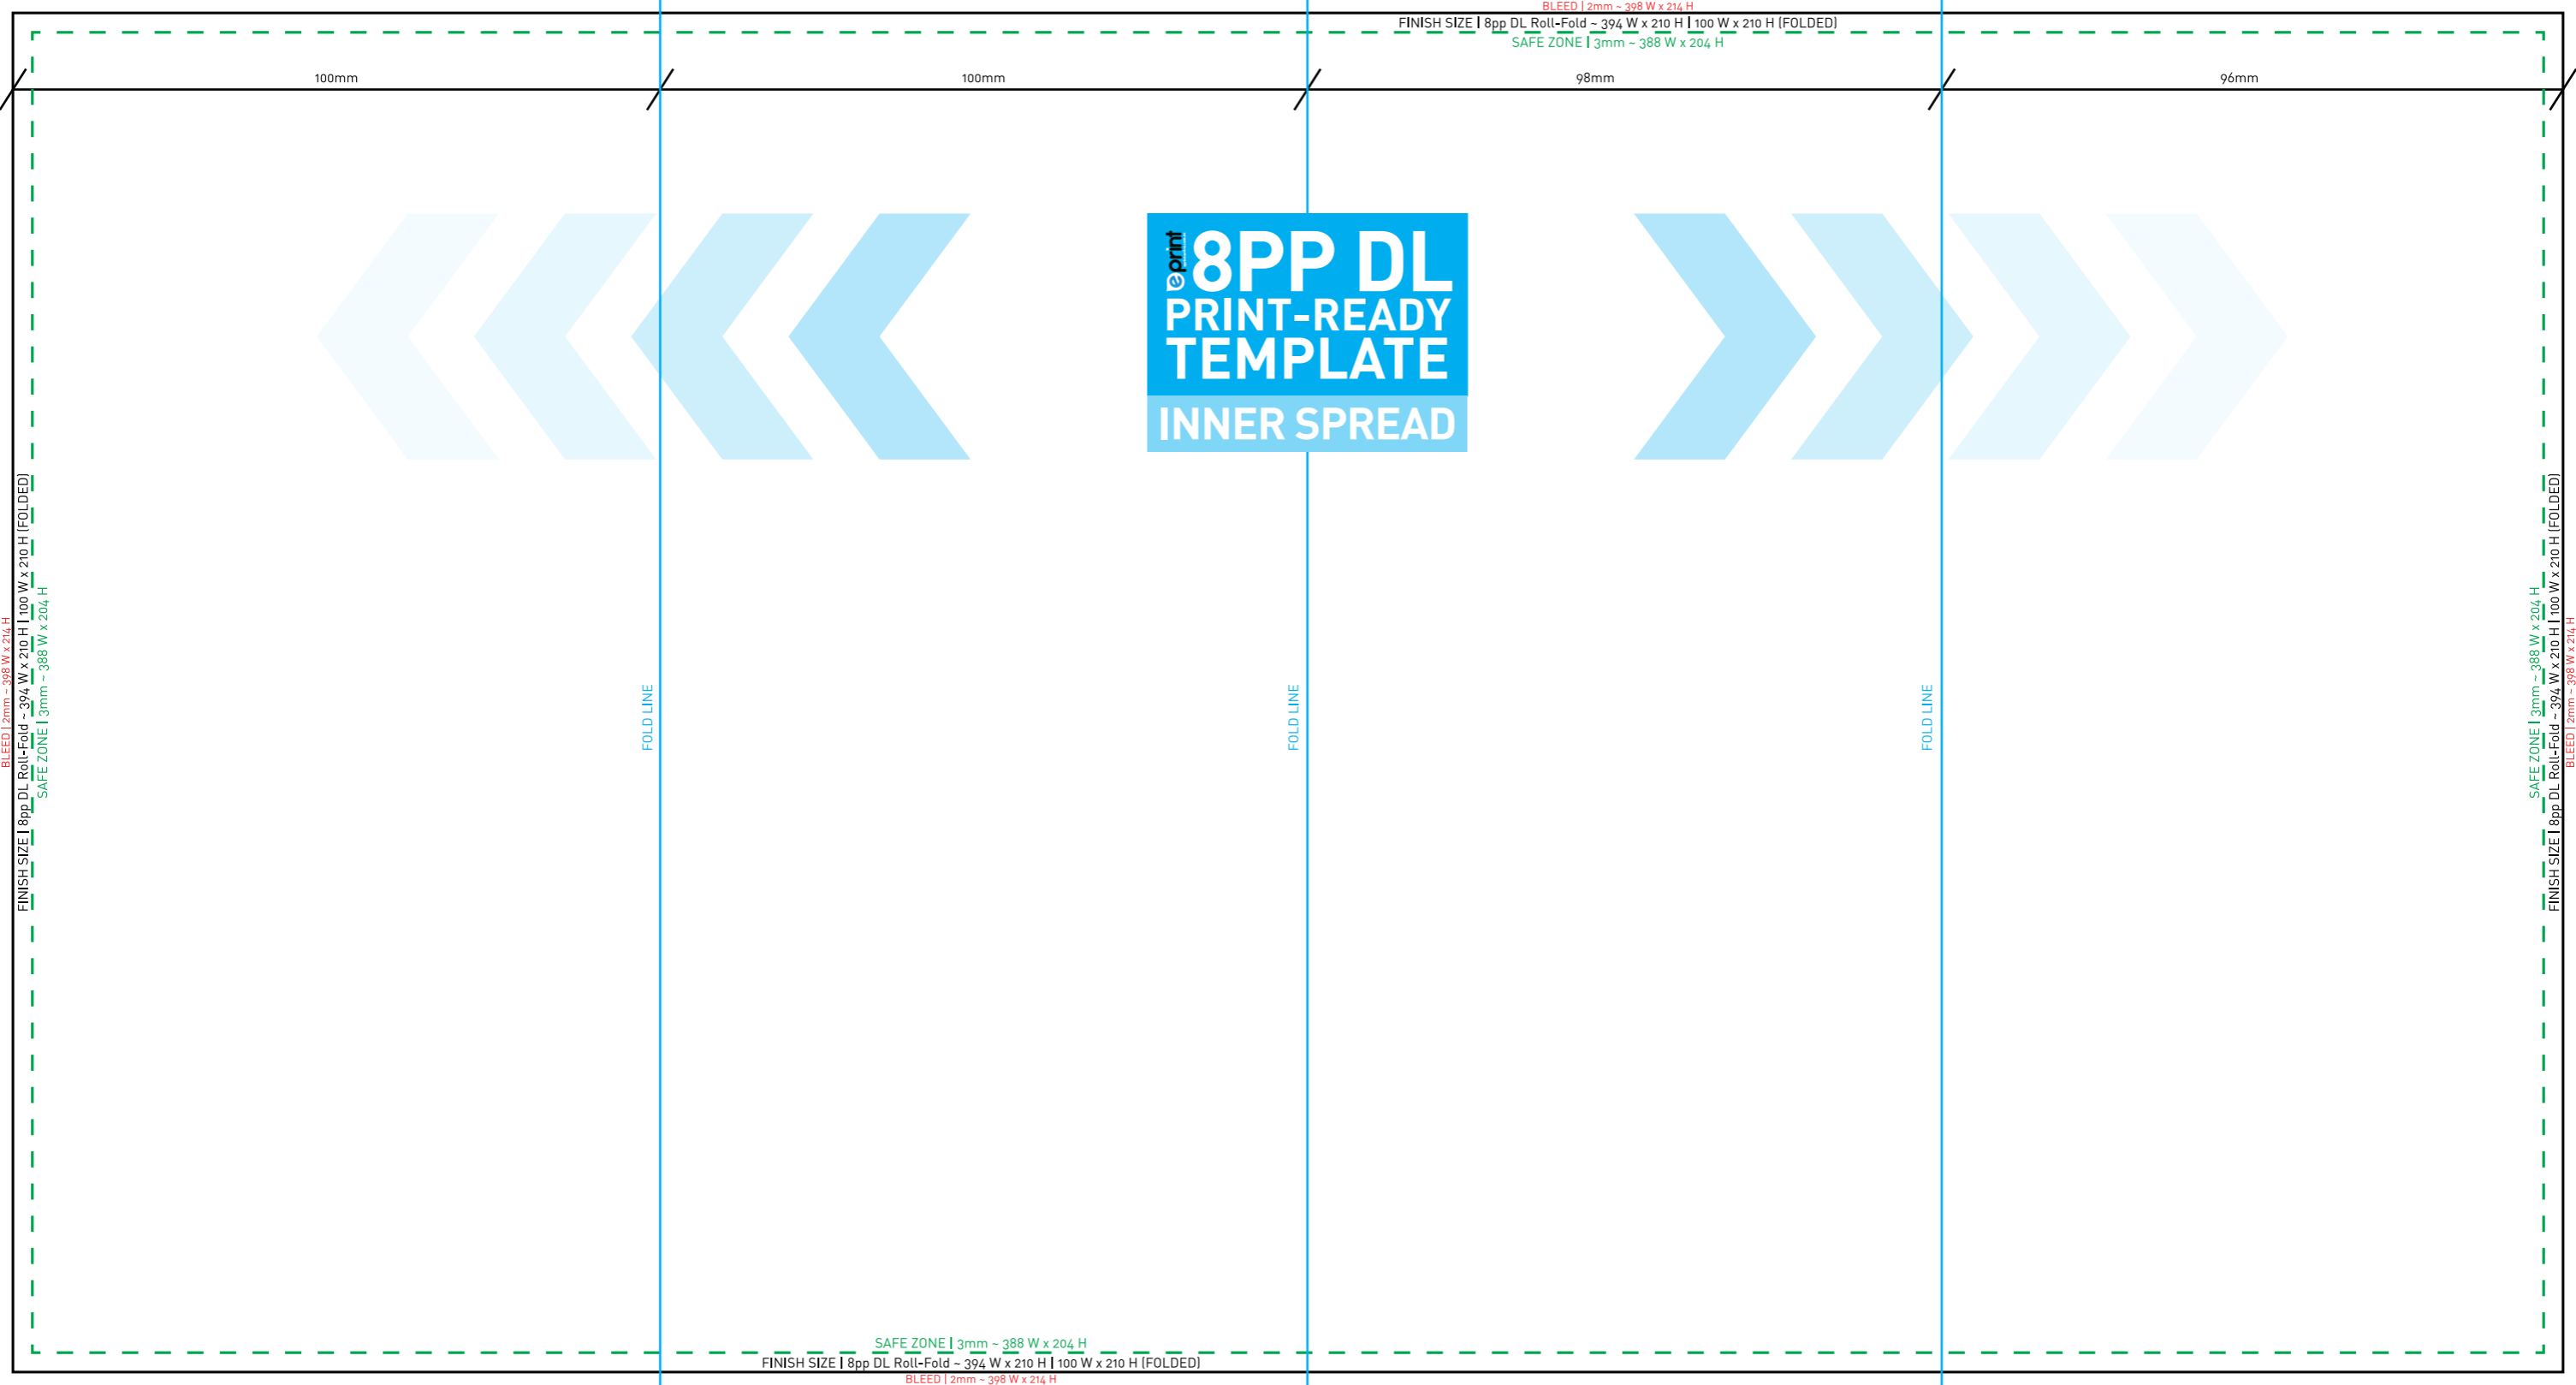

FINISH SIZE | 8pp DL Roll-Fold ~ 394 W x 210 H | 100 W x 210 H [FOLDED]
SAFE ZONE | 3mm ~ 388 W x 204 H

BLEED | 2mm ~ 398 W x 214 H

100mm

100mm

98mm

96mm

eprint
8PP DL
PRINT-READY
TEMPLATE
INNER SPREAD

FOLD LINE

FOLD LINE

FOLD LINE

SAFE ZONE | 3mm ~ 388 W x 204 H

FINISH SIZE | 8pp DL Roll-Fold ~ 394 W x 210 H | 100 W x 210 H [FOLDED]

BLEED | 2mm ~ 398 W x 214 H

FINISH SIZE | 8pp DL Roll-Fold ~ 394 W x 210 H | 100 W x 210 H [FOLDED]
SAFE ZONE | 3mm ~ 388 W x 204 H
BLEED | 2mm ~ 398 W x 214 H

FINISH SIZE | 8pp DL Roll-Fold ~ 394 W x 210 H | 100 W x 210 H [FOLDED]
SAFE ZONE | 3mm ~ 388 W x 204 H
BLEED | 2mm ~ 398 W x 214 H