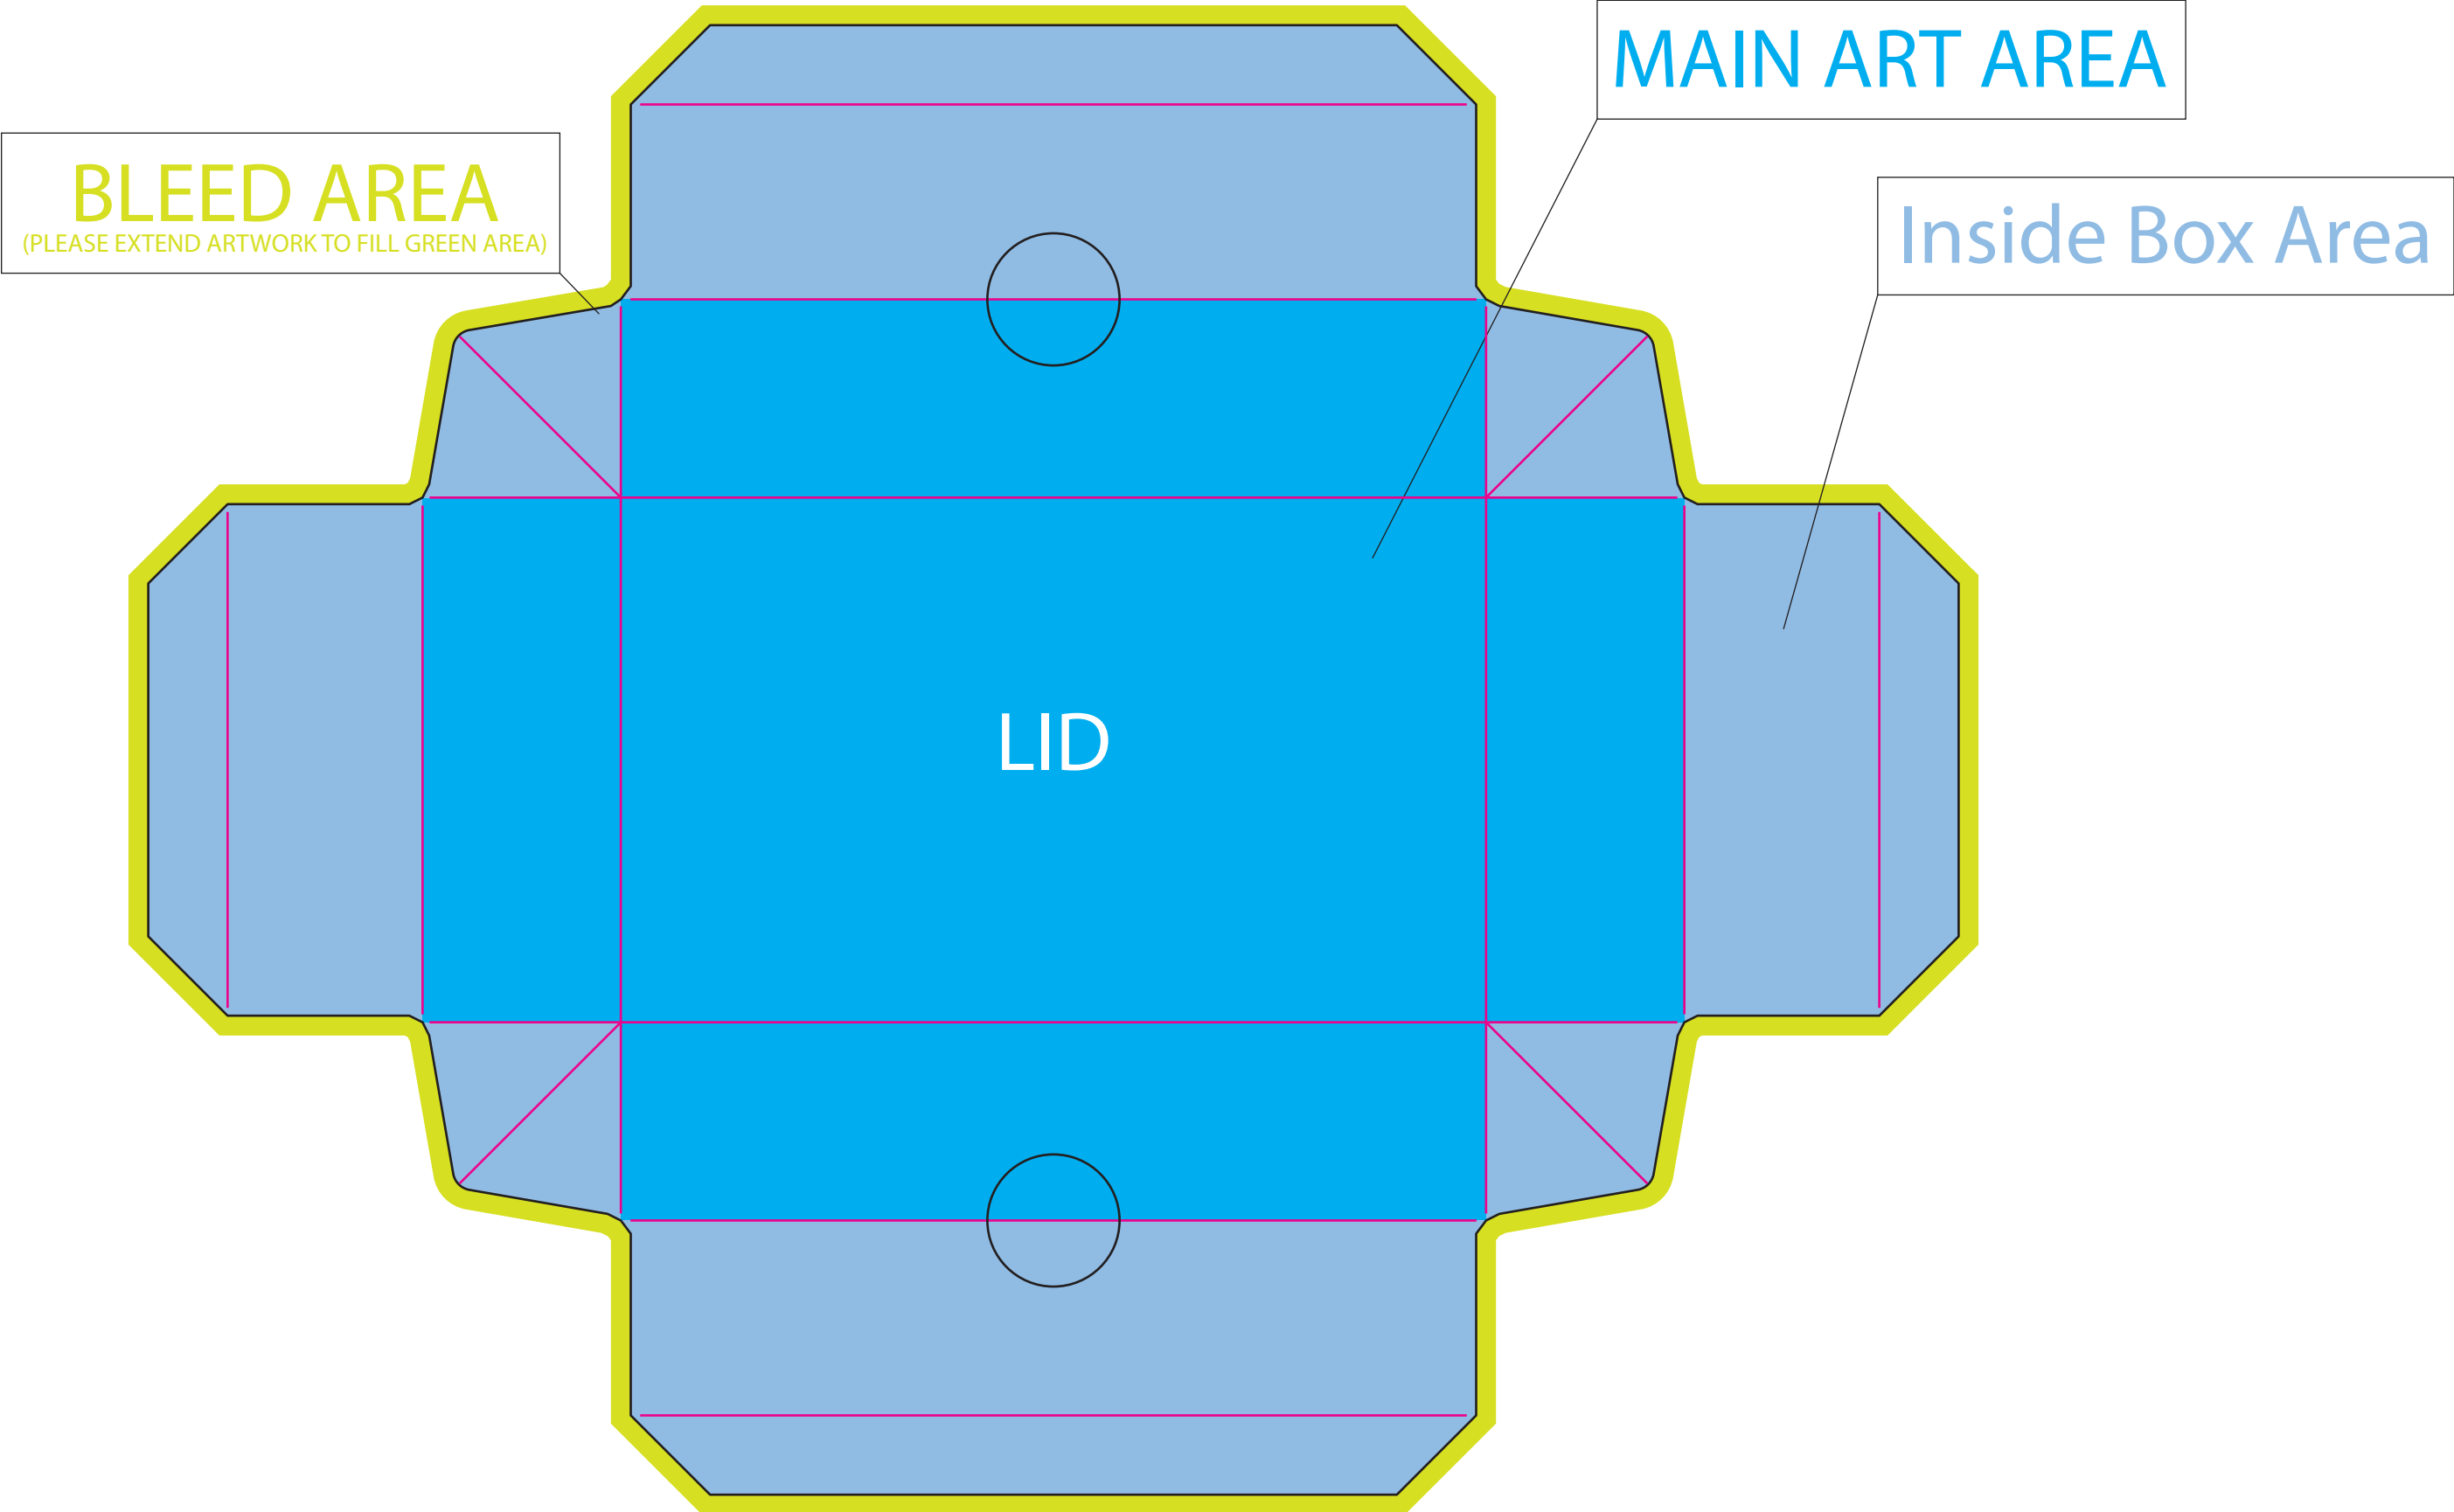

BOX FOR 120 x 70 Tarot Cards

PLEASE DELETE BOX LINES AND TEXT BEFORE SENDING

BOX FOR 120 x 70 Tarot Cards

PLEASE DELETE BOX LINES AND TEXT BEFORE SENDING